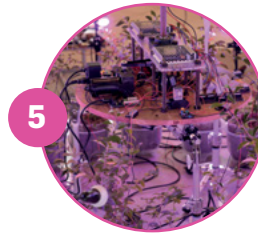

Genevieve Chau
Artificially Intelligent 2021

Bagus Pandega
A Diasporic Mythology 2021

Veniana Maraia Paulina
Saqamoli water vessel 1 2021

Yee I-Lann
Dusun Karaoke Mat: Ahaid zou noh doiti 2020

Joyce Mary Arasepa Gole
Water storage pot – woman's face 2013