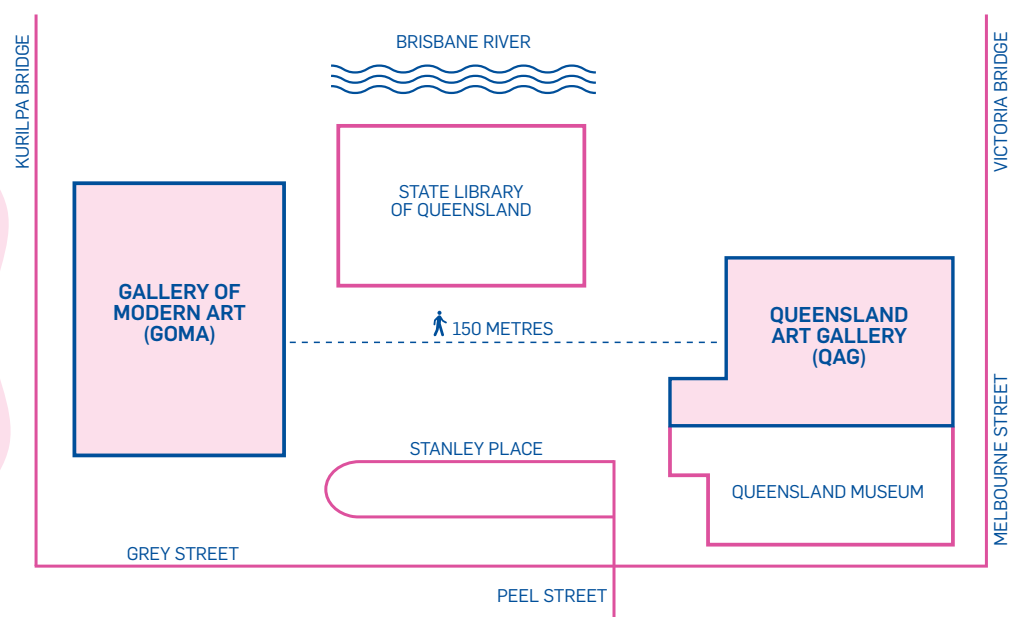

LEARNING EXHIBITION MAP

APT10

The 10th Asia Pacific Triennial of Contemporary Art

'APT10: Extended' includes a selection of installations, paintings, sculptures, photographs, and video from 'The 10th Asia Pacific Triennial of Contemporary Art'.

APT10 LEARNING RESOURCES

learning.qagoma.qld.gov.au/exhibitions/apt10

Find out more about selected APT10 artworks in the Learning Collection.

As you explore the exhibition, look out for the APT10 Kids mascot, **Dok Rak**.

Students are asked to move around the exhibition in small groups.

No food or drink, including water bottles, are permitted in gallery spaces.

Only lead pencils are permitted in gallery spaces.

4

Kimiyo Mishima
Work 21 – C4 2021