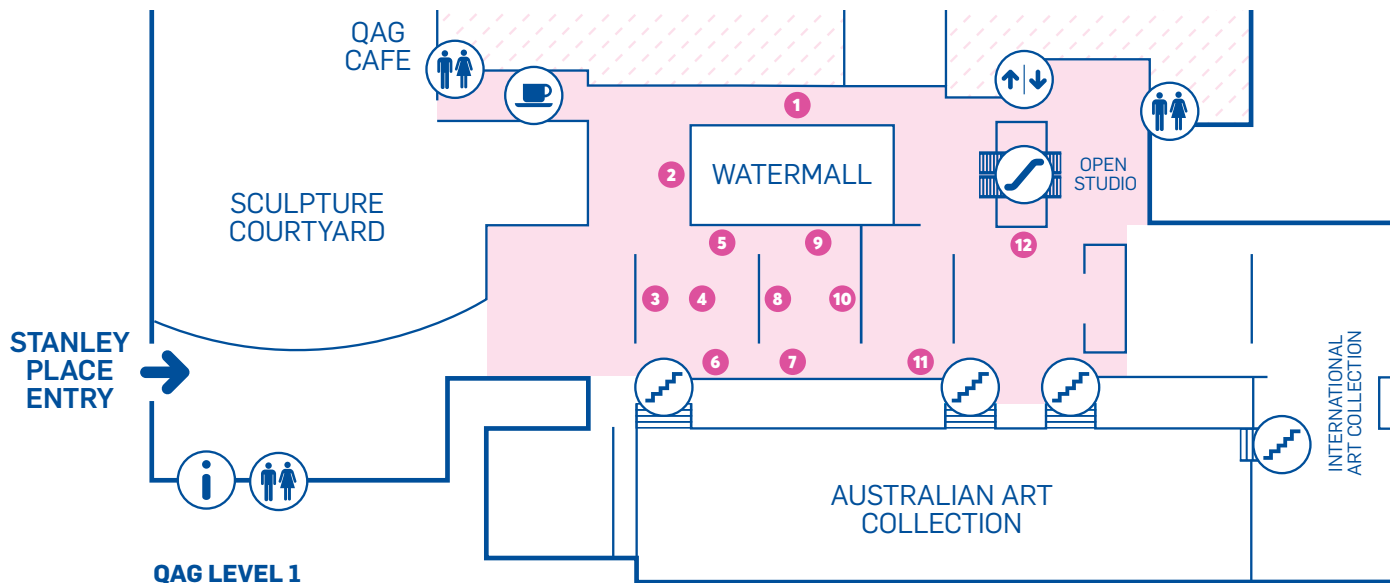

10

Yasmin Smith
Flooded Red Rose Basin 2018

11

Vipoo Srivilasa
Shrine of Life /
Benjapakee Shrine 2021

12

Pala Pothupitiye
Kalutara Fort 2020–21

Jasmine Nilani Joseph
The absence of the next door 2021

Lee Paje
The Stories that Weren't Told
2019

Genevieve Chau
Artificially Intelligent 2021

Bagus Pandega
A Diasporic Mythology 2021

Veniana Maraia Paulina
Saqamoli water vessel 1 2021

Yee I-Lann
Dusun Karaoke Mat: Ahaid zou noh doiti 2020

Joyce Mary Arasepa Gole
Water storage pot – woman's face 2013