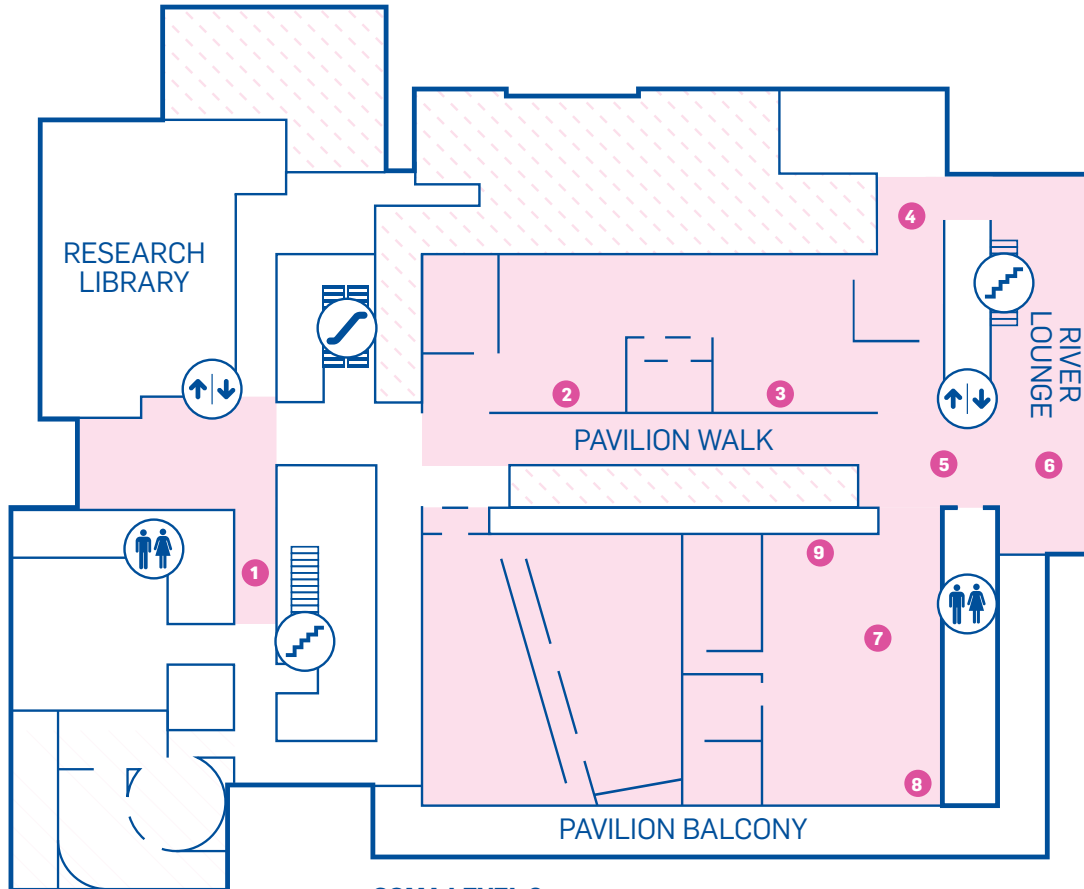

Genevieve Chau
Artificially Intelligent 2021

Bagus Pandega
A Diasporic Mythology 2021

Veniana Maraia Paulina
Saqamoli water vessel 1 2021

Yee I-Lann
Dusun Karaoke Mat: Ahaid zou noh doiti 2020

Joyce Mary Arasepa Gole
Water storage pot – woman's face 2013

Mayur and Tushar Vayeda
Dhartari: The creation of the world 2021

GOMA LEVEL 3

BRISBANE RIVER

Jamilah Haji
Test and beauty of life no.3
2020-21