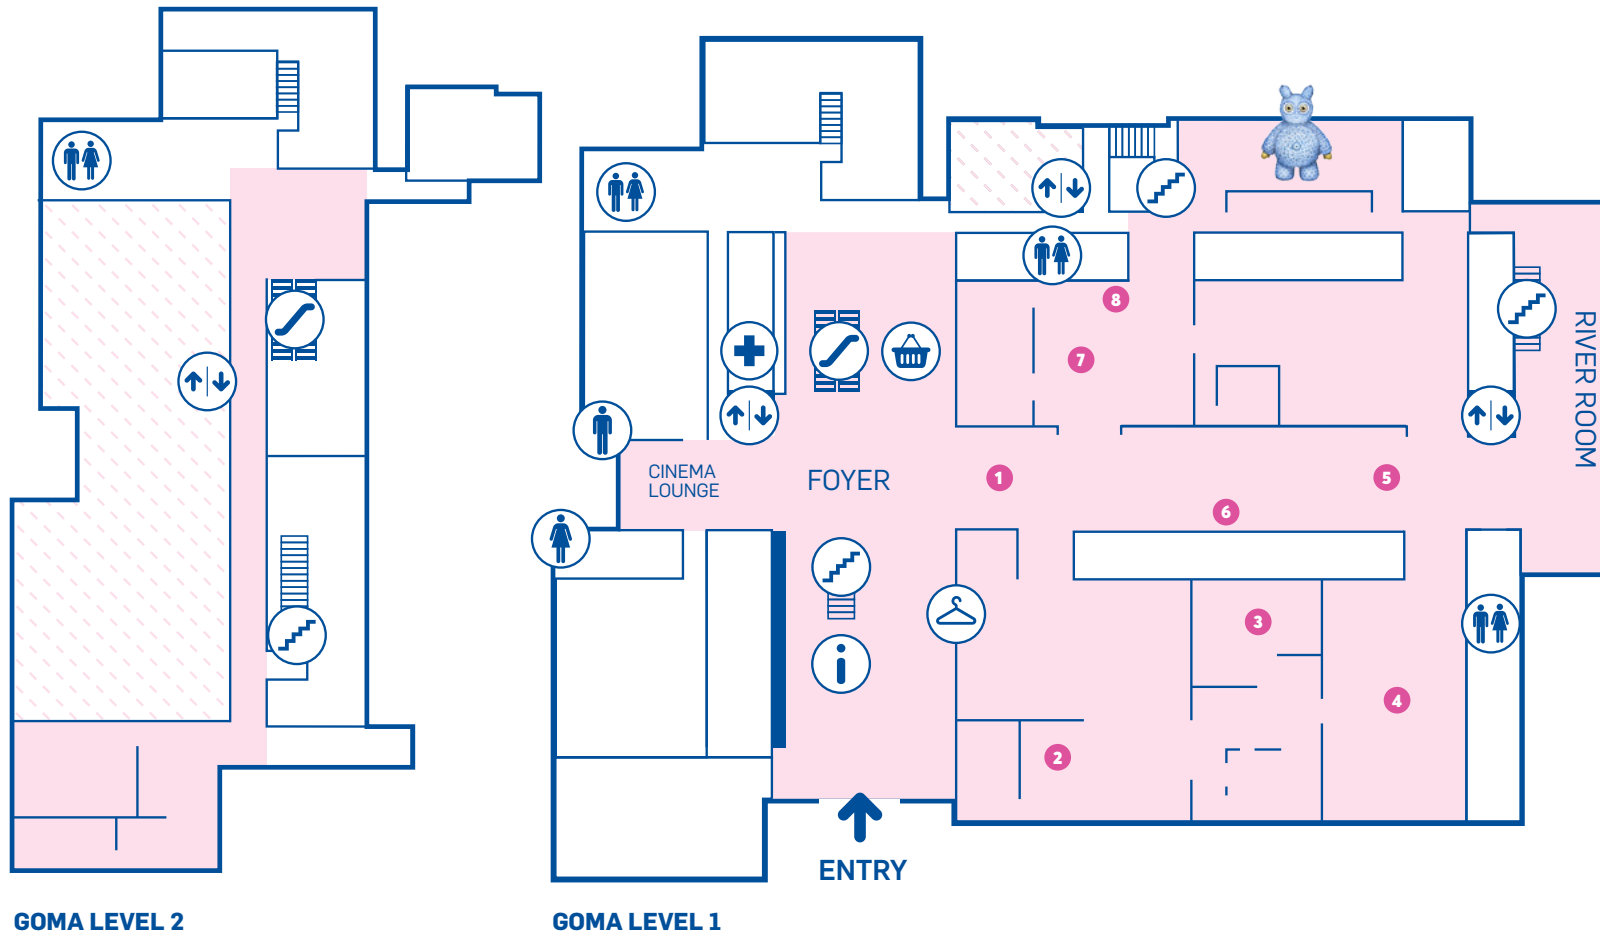

BRISBANE RIVER