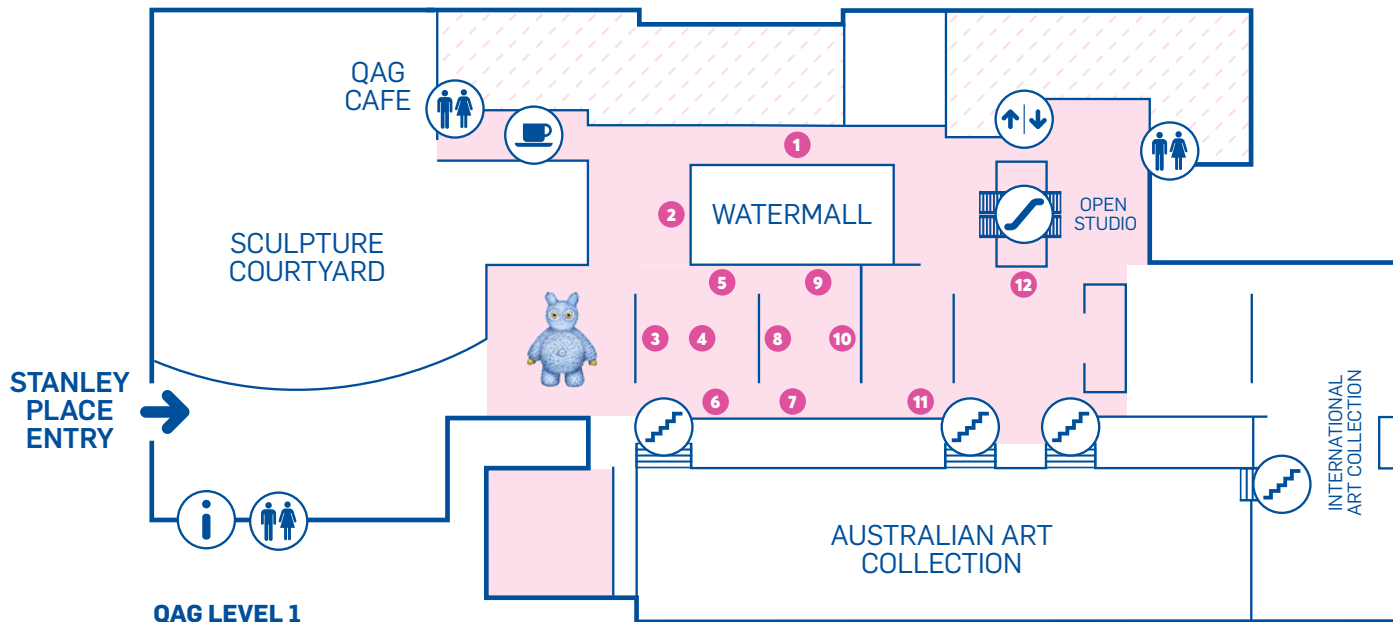

APT10 KIDS

11