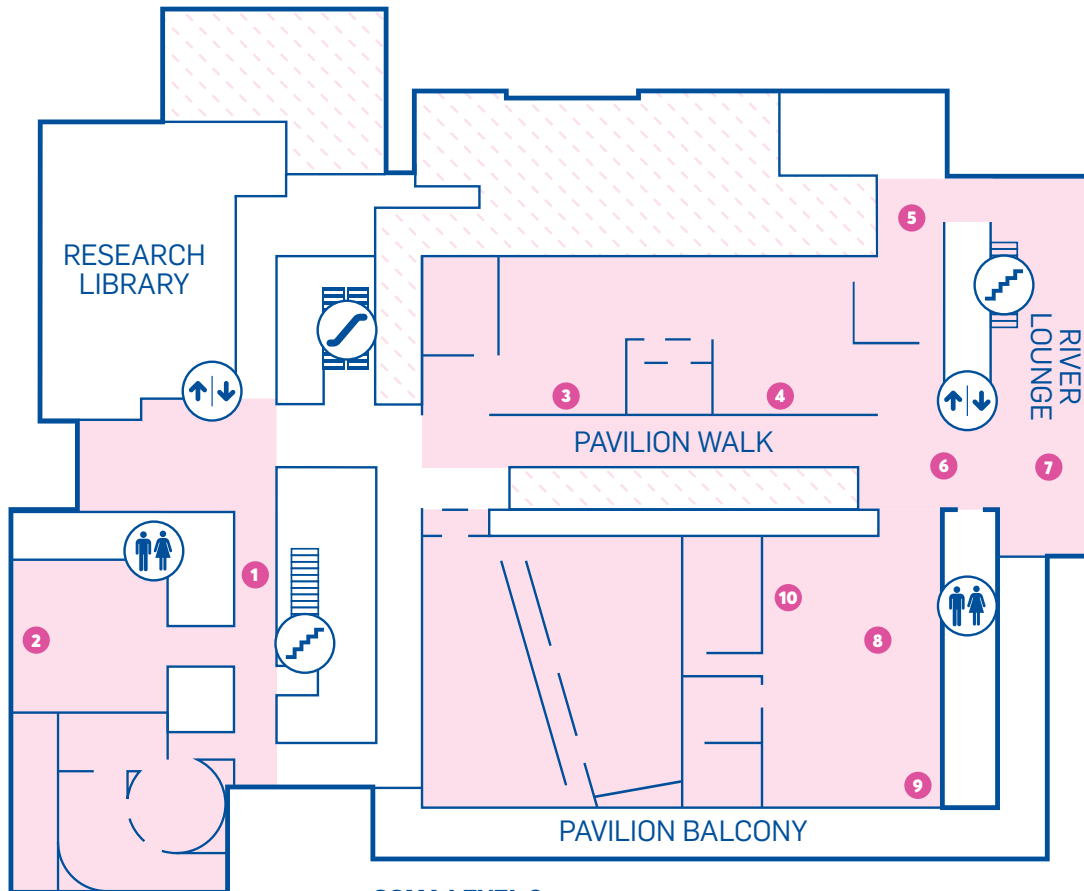

GOMA LEVEL 3