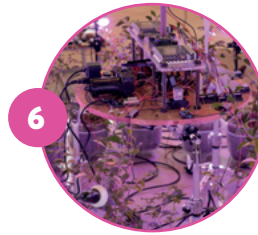

Bagus Pandega
A Diasporic Mythology 2021