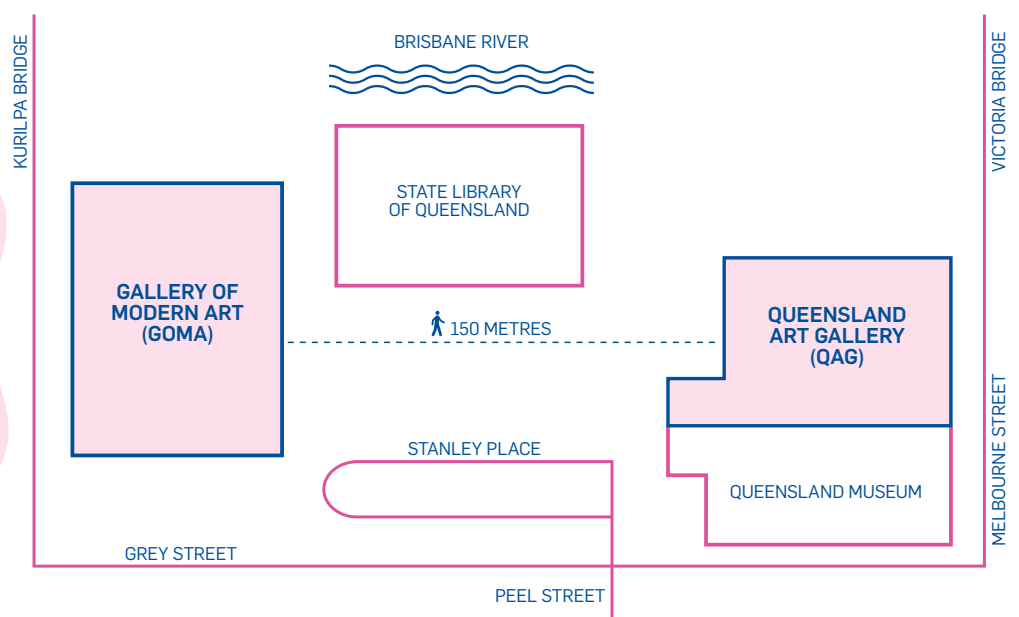

LEARNING EXHIBITION MAP

APT10

The 10th Asia Pacific Triennial of Contemporary Art

APT10 is an immersive exhibition experience across both our galleries, QAG and GOMA, and features 69 projects by more than 150 artists from over 30 countries across the Asia Pacific region.

As you explore the exhibition, look out for the APT10 Kids mascot, **Dok Rak**.

APT10 LEARNING RESOURCES

learning.qagoma.qld.gov.au/exhibitions/apt10

Find out more about selected artworks in APT10 online in the Learning Collection.

APT10 KIDS

APT10 Kids offers insights into contemporary art through immersive installations and hands-on and multimedia activities created by artists especially for kids. APT10 Kids project spaces are located in both QAG and GOMA.

Students are asked to move around the exhibition in small groups.

No food or drink, including water bottles, are permitted in gallery spaces.

Only lead pencils are permitted in gallery spaces.

4

Kimiyo Mishima
Work 21 – C4 2021